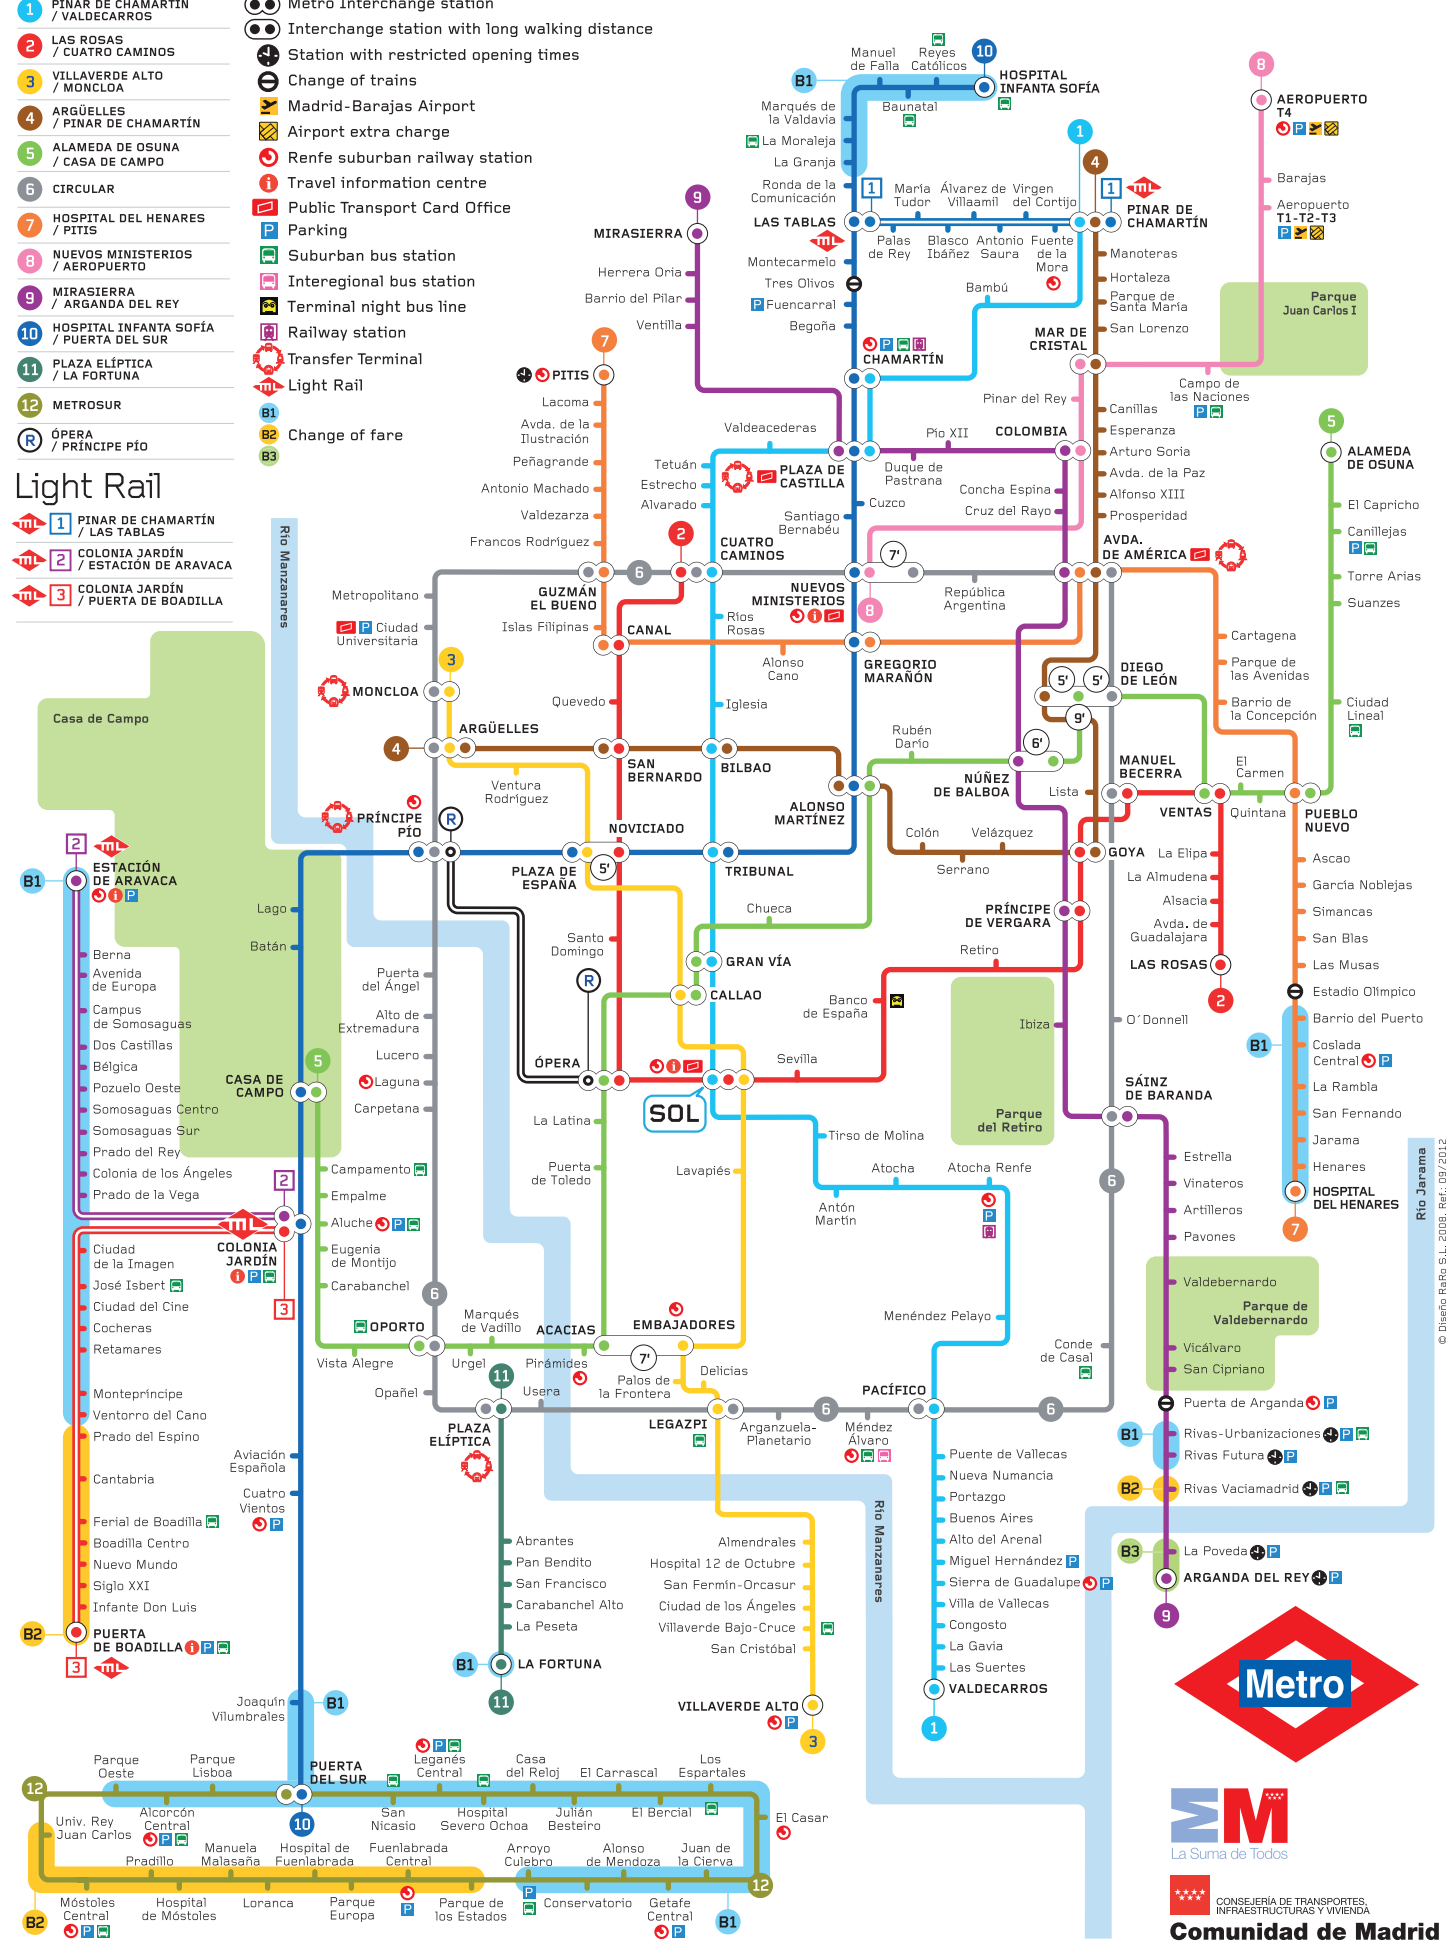

Metro Lines

- 1** PINAR DE CHAMARTÍN / VALDECARROS
- 2** LAS ROSAS / CUATRO CAMINOS
- 3** VILLAVERDE ALTO / MONCLOA
- 4** ARGÜELLES / PINAR DE CHAMARTÍN
- 5** ALAMEDA DE OSUNA / CASA DE CAMPO
- 6** CIRCULAR
- 7** HOSPITAL DEL HENARES / PITIS
- 8** NUEVOS MINISTERIOS / AEROPUERTO
- 9** MIRASIERRA / ARGANDA DEL REY
- 10** HOSPITAL INFANTA SOFÍA / PUERTA DEL SUR
- 11** PLAZA ELÍPTICA / LA FORTUNA
- 12** METROSUR

Light Rail

- 1** PINAR DE CHAMARTÍN / LAS TABLAS
- 2** COLONIA JARDÍN / ESTACIÓN DE ARAVACA
- 3** COLONIA JARDÍN / PUERTA DE BOADILLA

Keys

- Metro Interchange station
- Interchange station with long walking distance
- Station with restricted opening times
- Change of trains
- Madrid-Barajas Airport
- Airport extra charge
- Renfe suburban railway station
- Travel information centre
- Public Transport Card Office
- Parking
- Suburban bus station
- Interegional bus station
- Terminal night bus line
- Railway station
- Transfer Terminal
- Light Rail
- Change of fare

Schematic map of the subway network

© Diseño RaRo S.L. 2008. Ref.: 09/2012